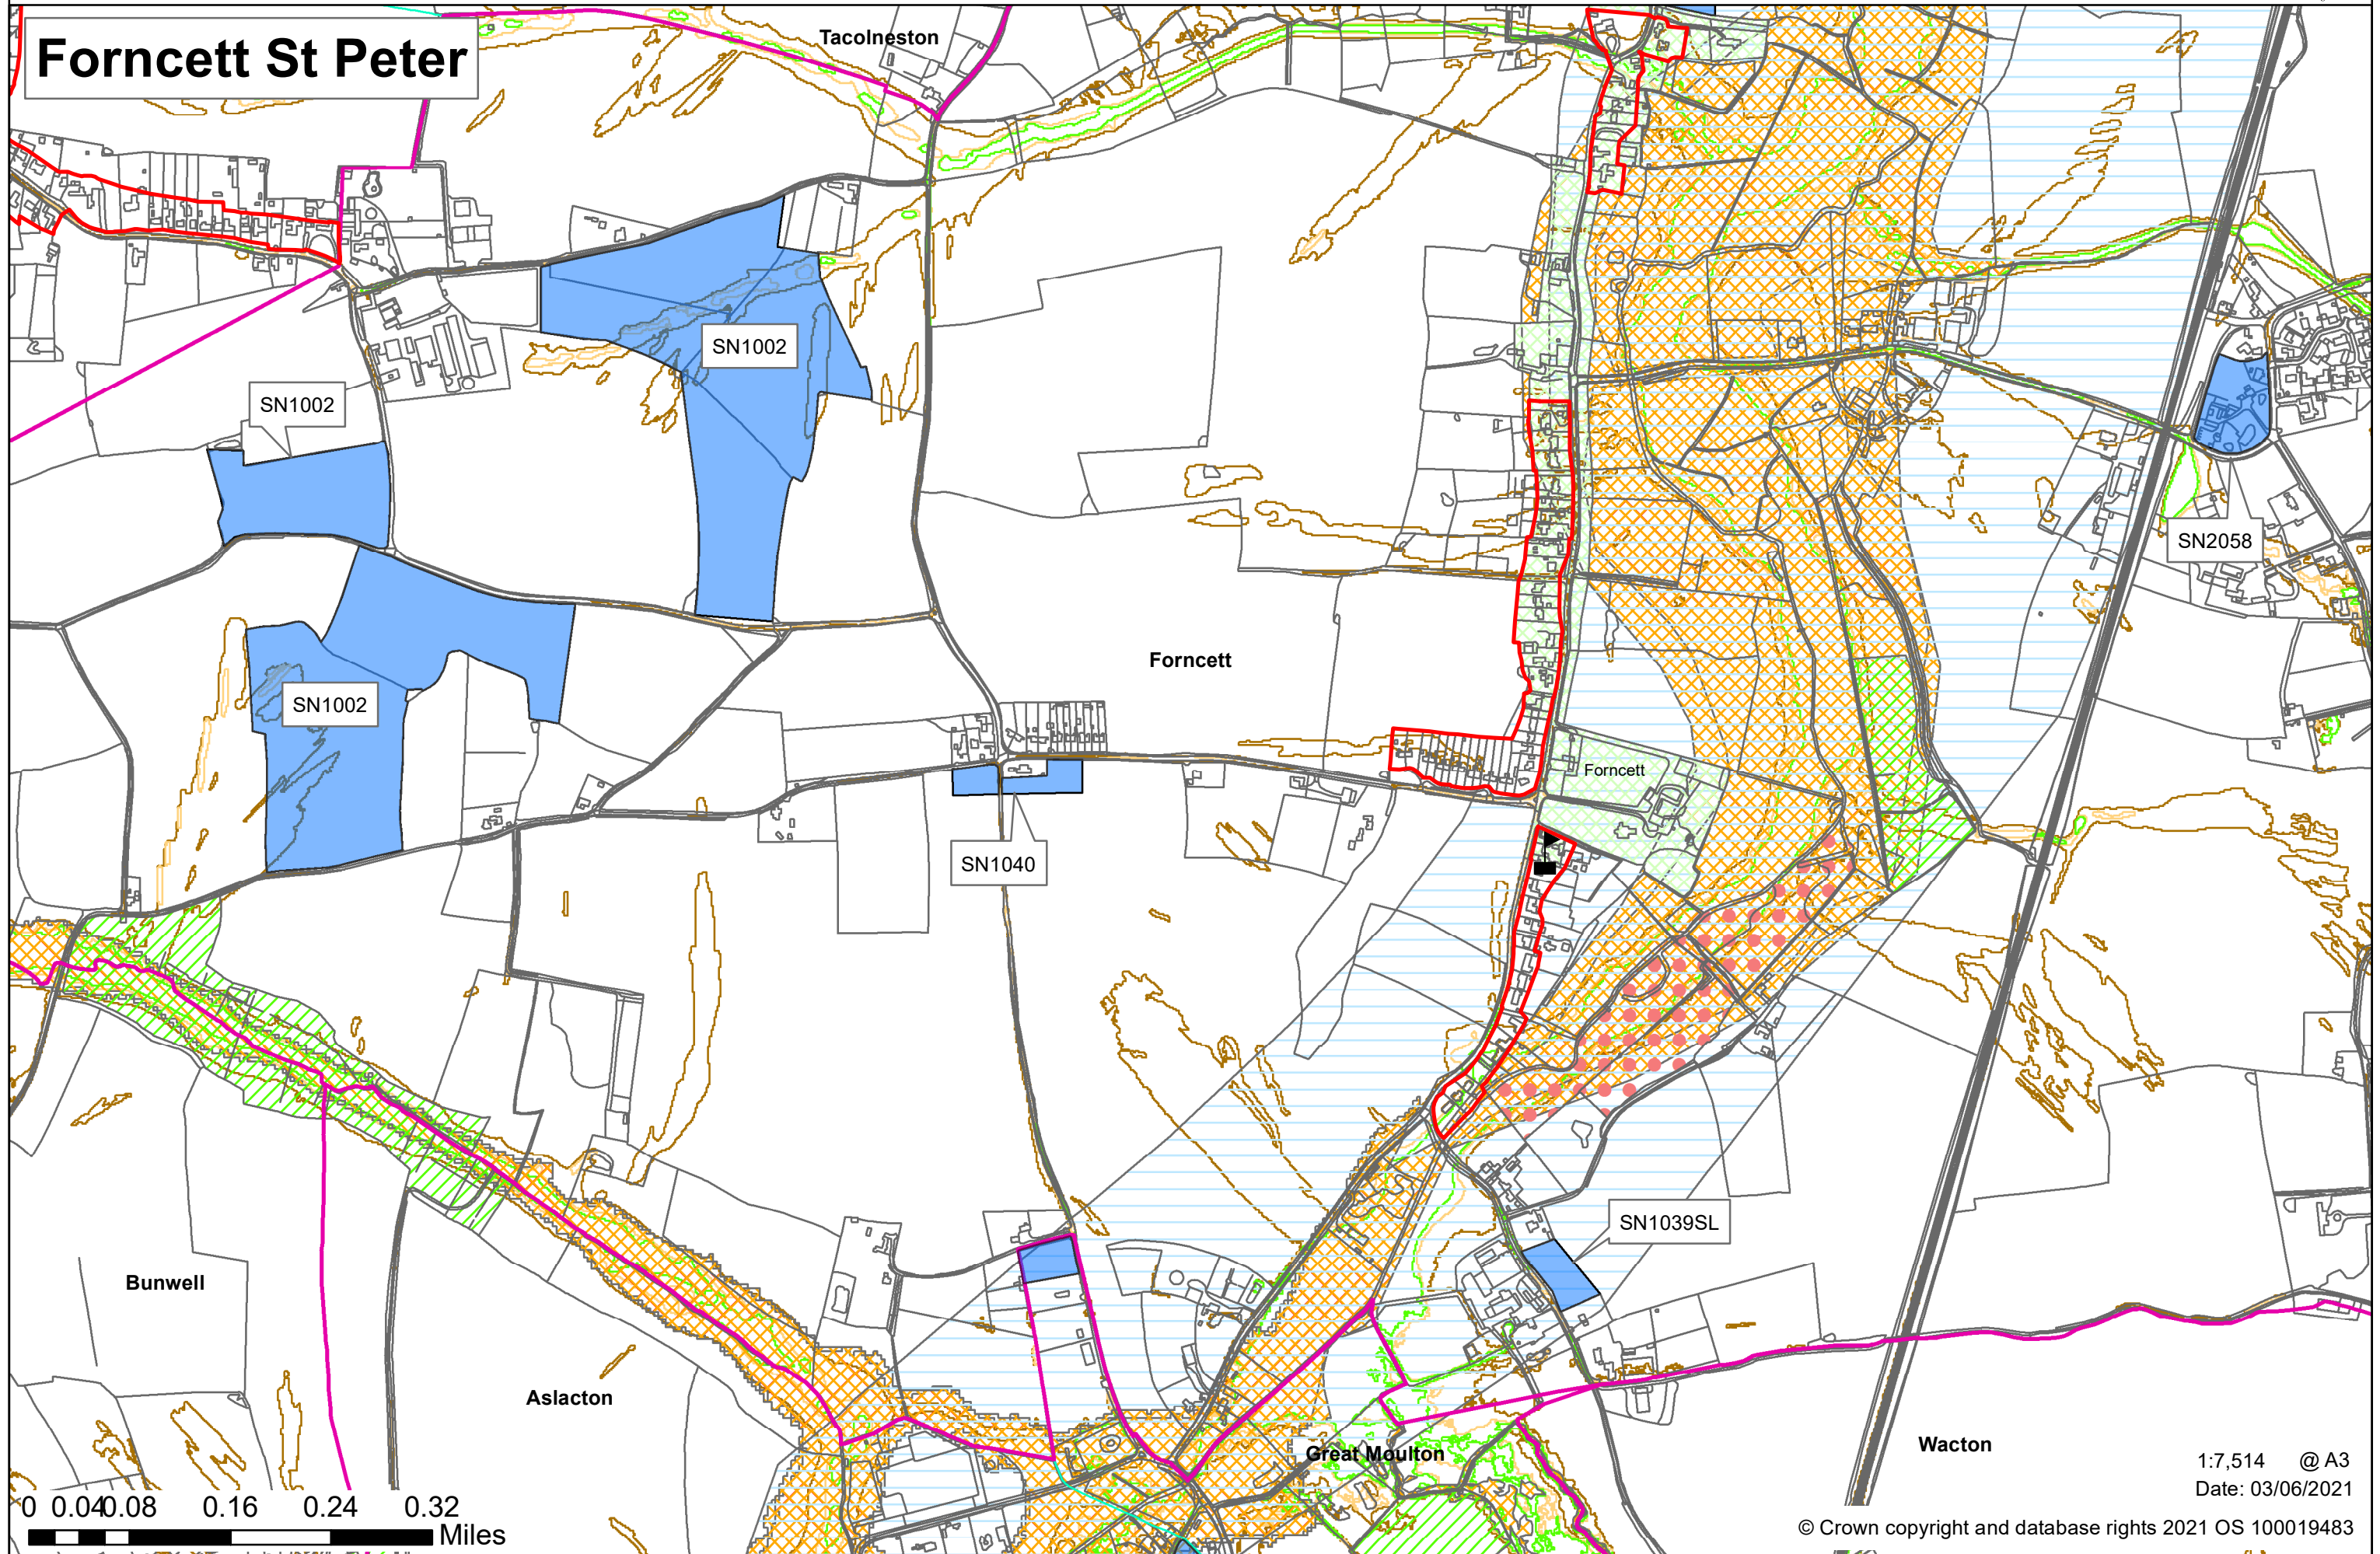

South Norfolk Village Clusters Housing Allocations Plan

Forncett St Mary and Forncett St Peter

0 0.045 0.09 0.18 0.27 0.36 Miles

1:8,485 @ A3
Date: 03/06/2021

© Crown copyright and database rights 2021 OS 100019483

South Norfolk Village Clusters Housing Allocations Plan

Forncett St Mary

00.02 0.05 0.11 0.165 0.22 Miles

1:5,214 @ A3
Date: 03/06/2021

© Crown copyright and database rights 2021 OS 100019483

South Norfolk Village Clusters Housing Allocations Plan

Forncett St Peter

1:7,514 @ A3
Date: 03/06/2021

© Crown copyright and database rights 2021 OS 100019483