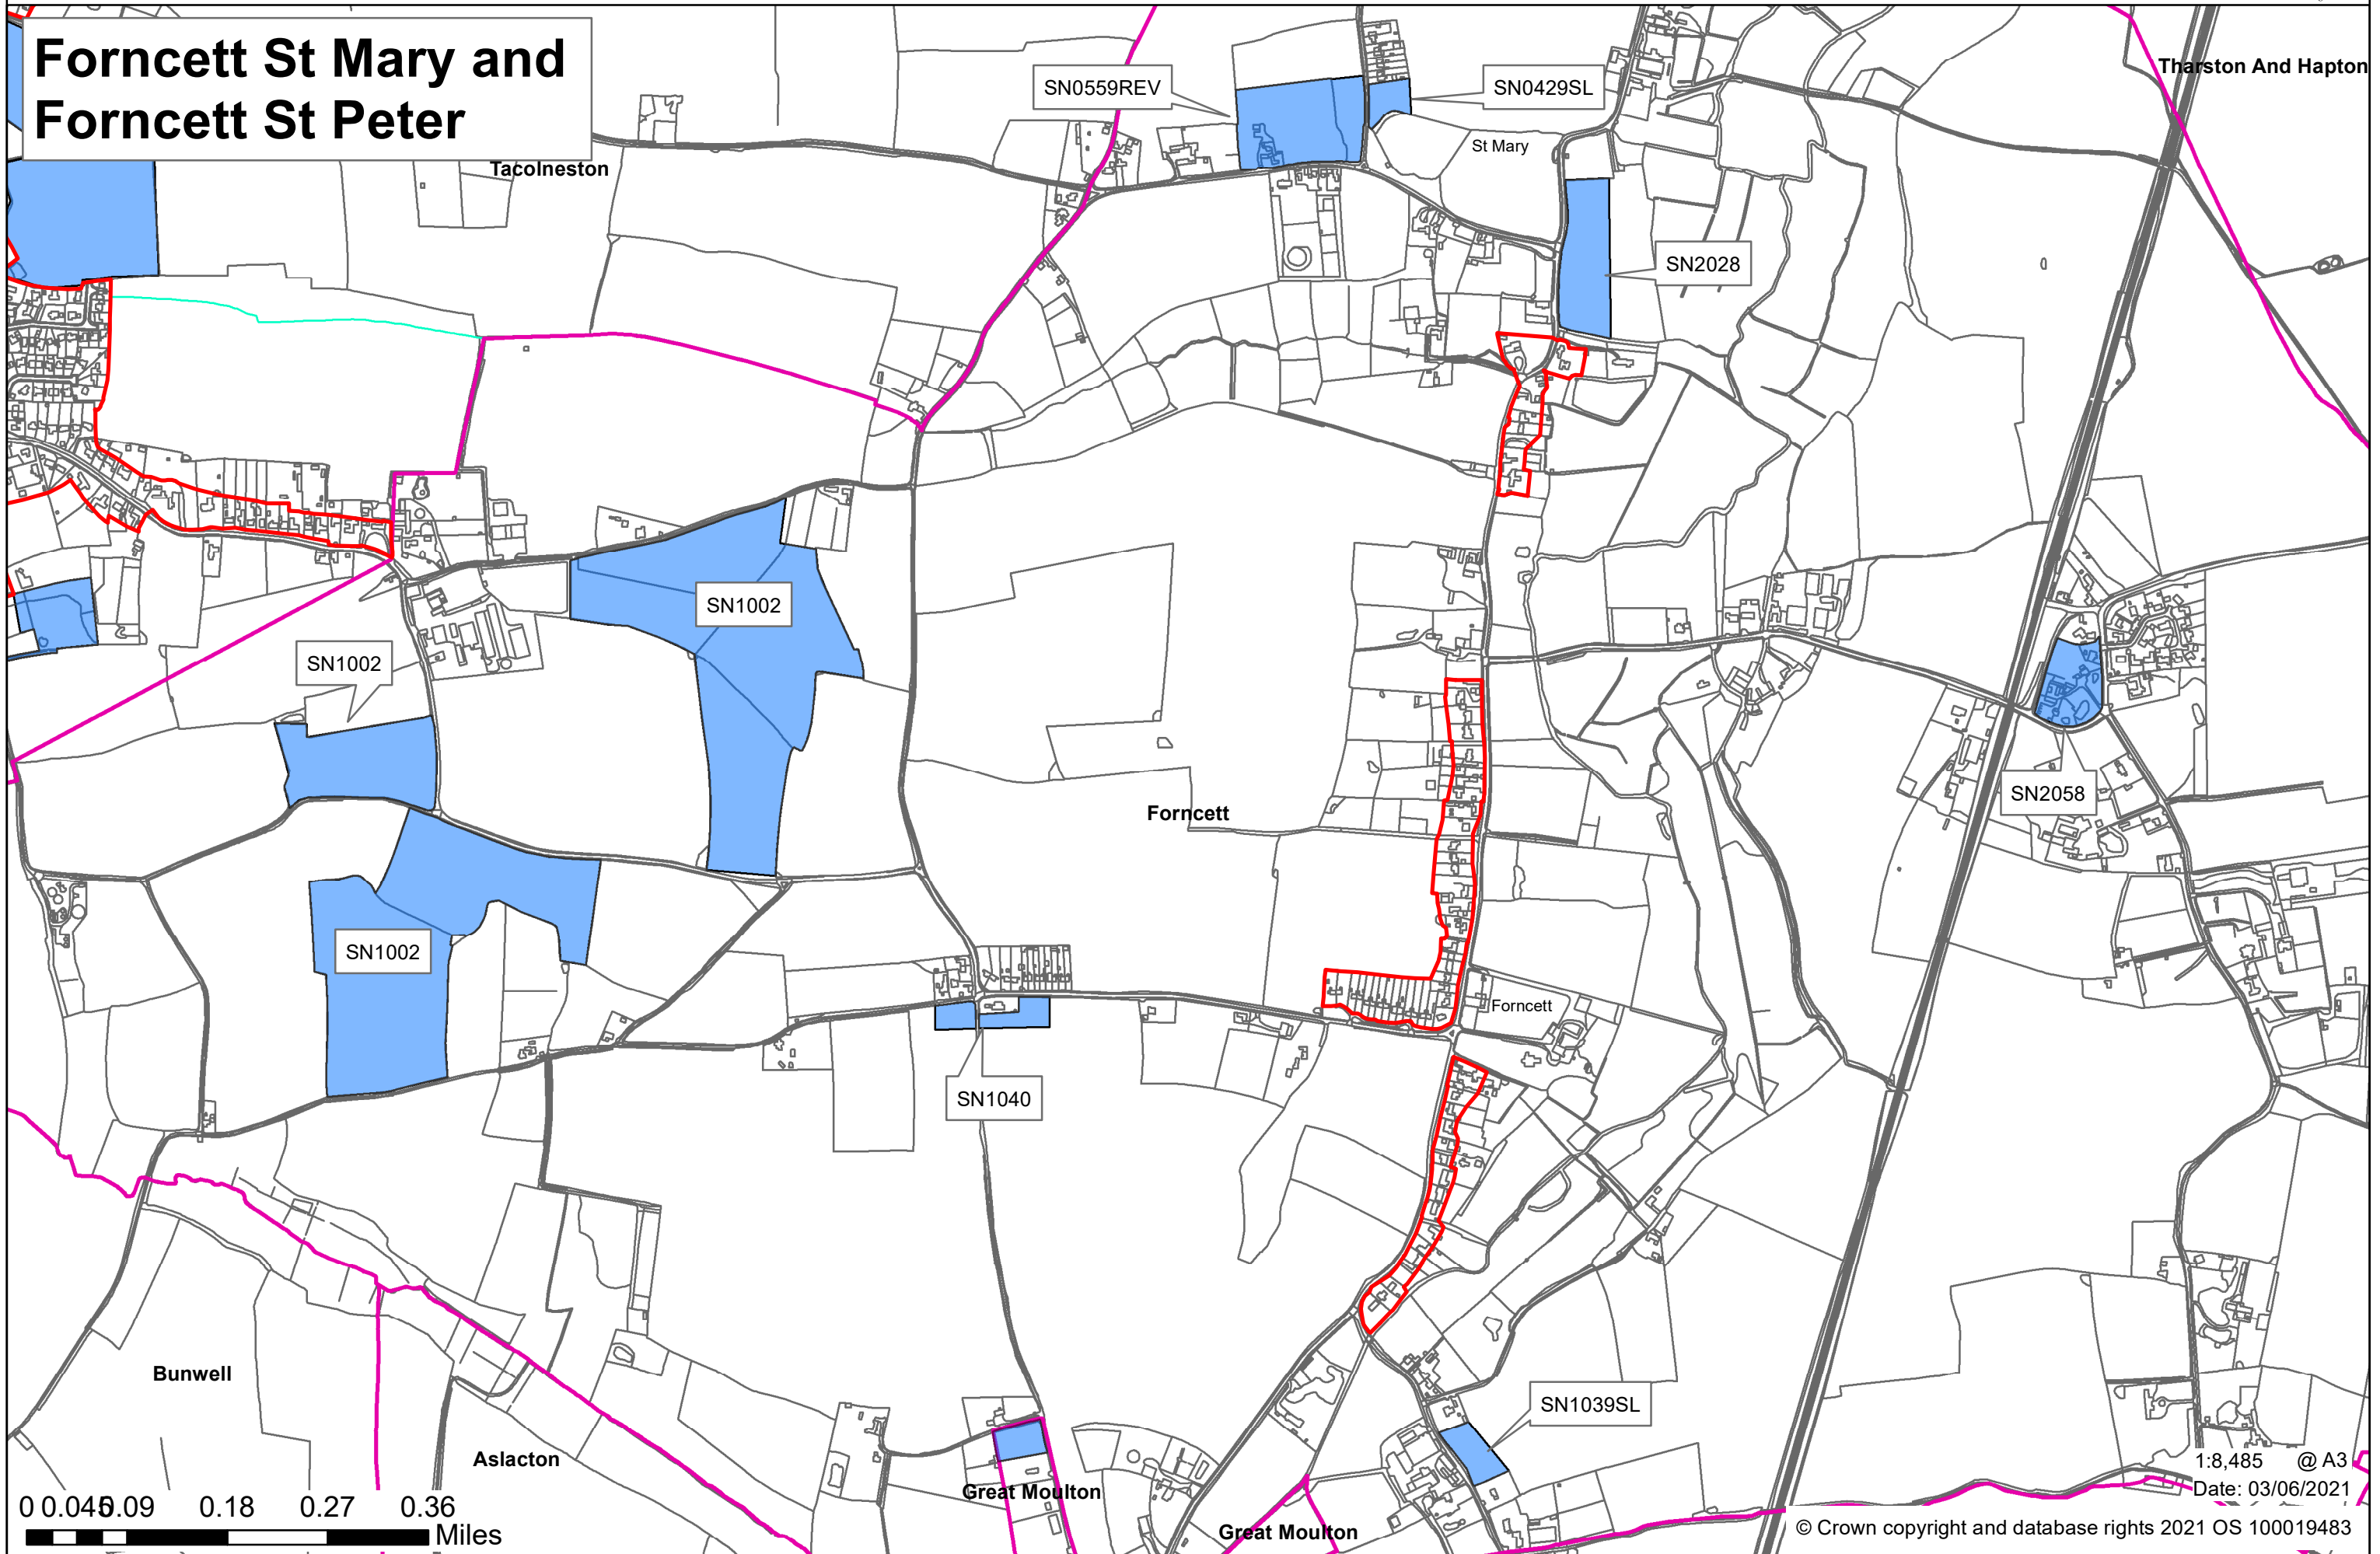

South Norfolk Village Clusters Housing Allocations Plan

Forncett St Mary and Forncett St Peter

0 0.045 0.09 0.18 0.27 0.36 Miles

1:8,485 @ A3
Date: 03/06/2021

© Crown copyright and database rights 2021 OS 100019483

South Norfolk Village Clusters Housing Allocations Plan

Forncett St Mary

00.02 0.05 0.11 0.165 0.22 Miles

1:5,214 @ A3
Date: 03/06/2021

© Crown copyright and database rights 2021 OS 100019483

South Norfolk Village Clusters Housing Allocations Plan

Forncett St Peter

1:7,514 @ A3
Date: 03/06/2021

© Crown copyright and database rights 2021 OS 100019483