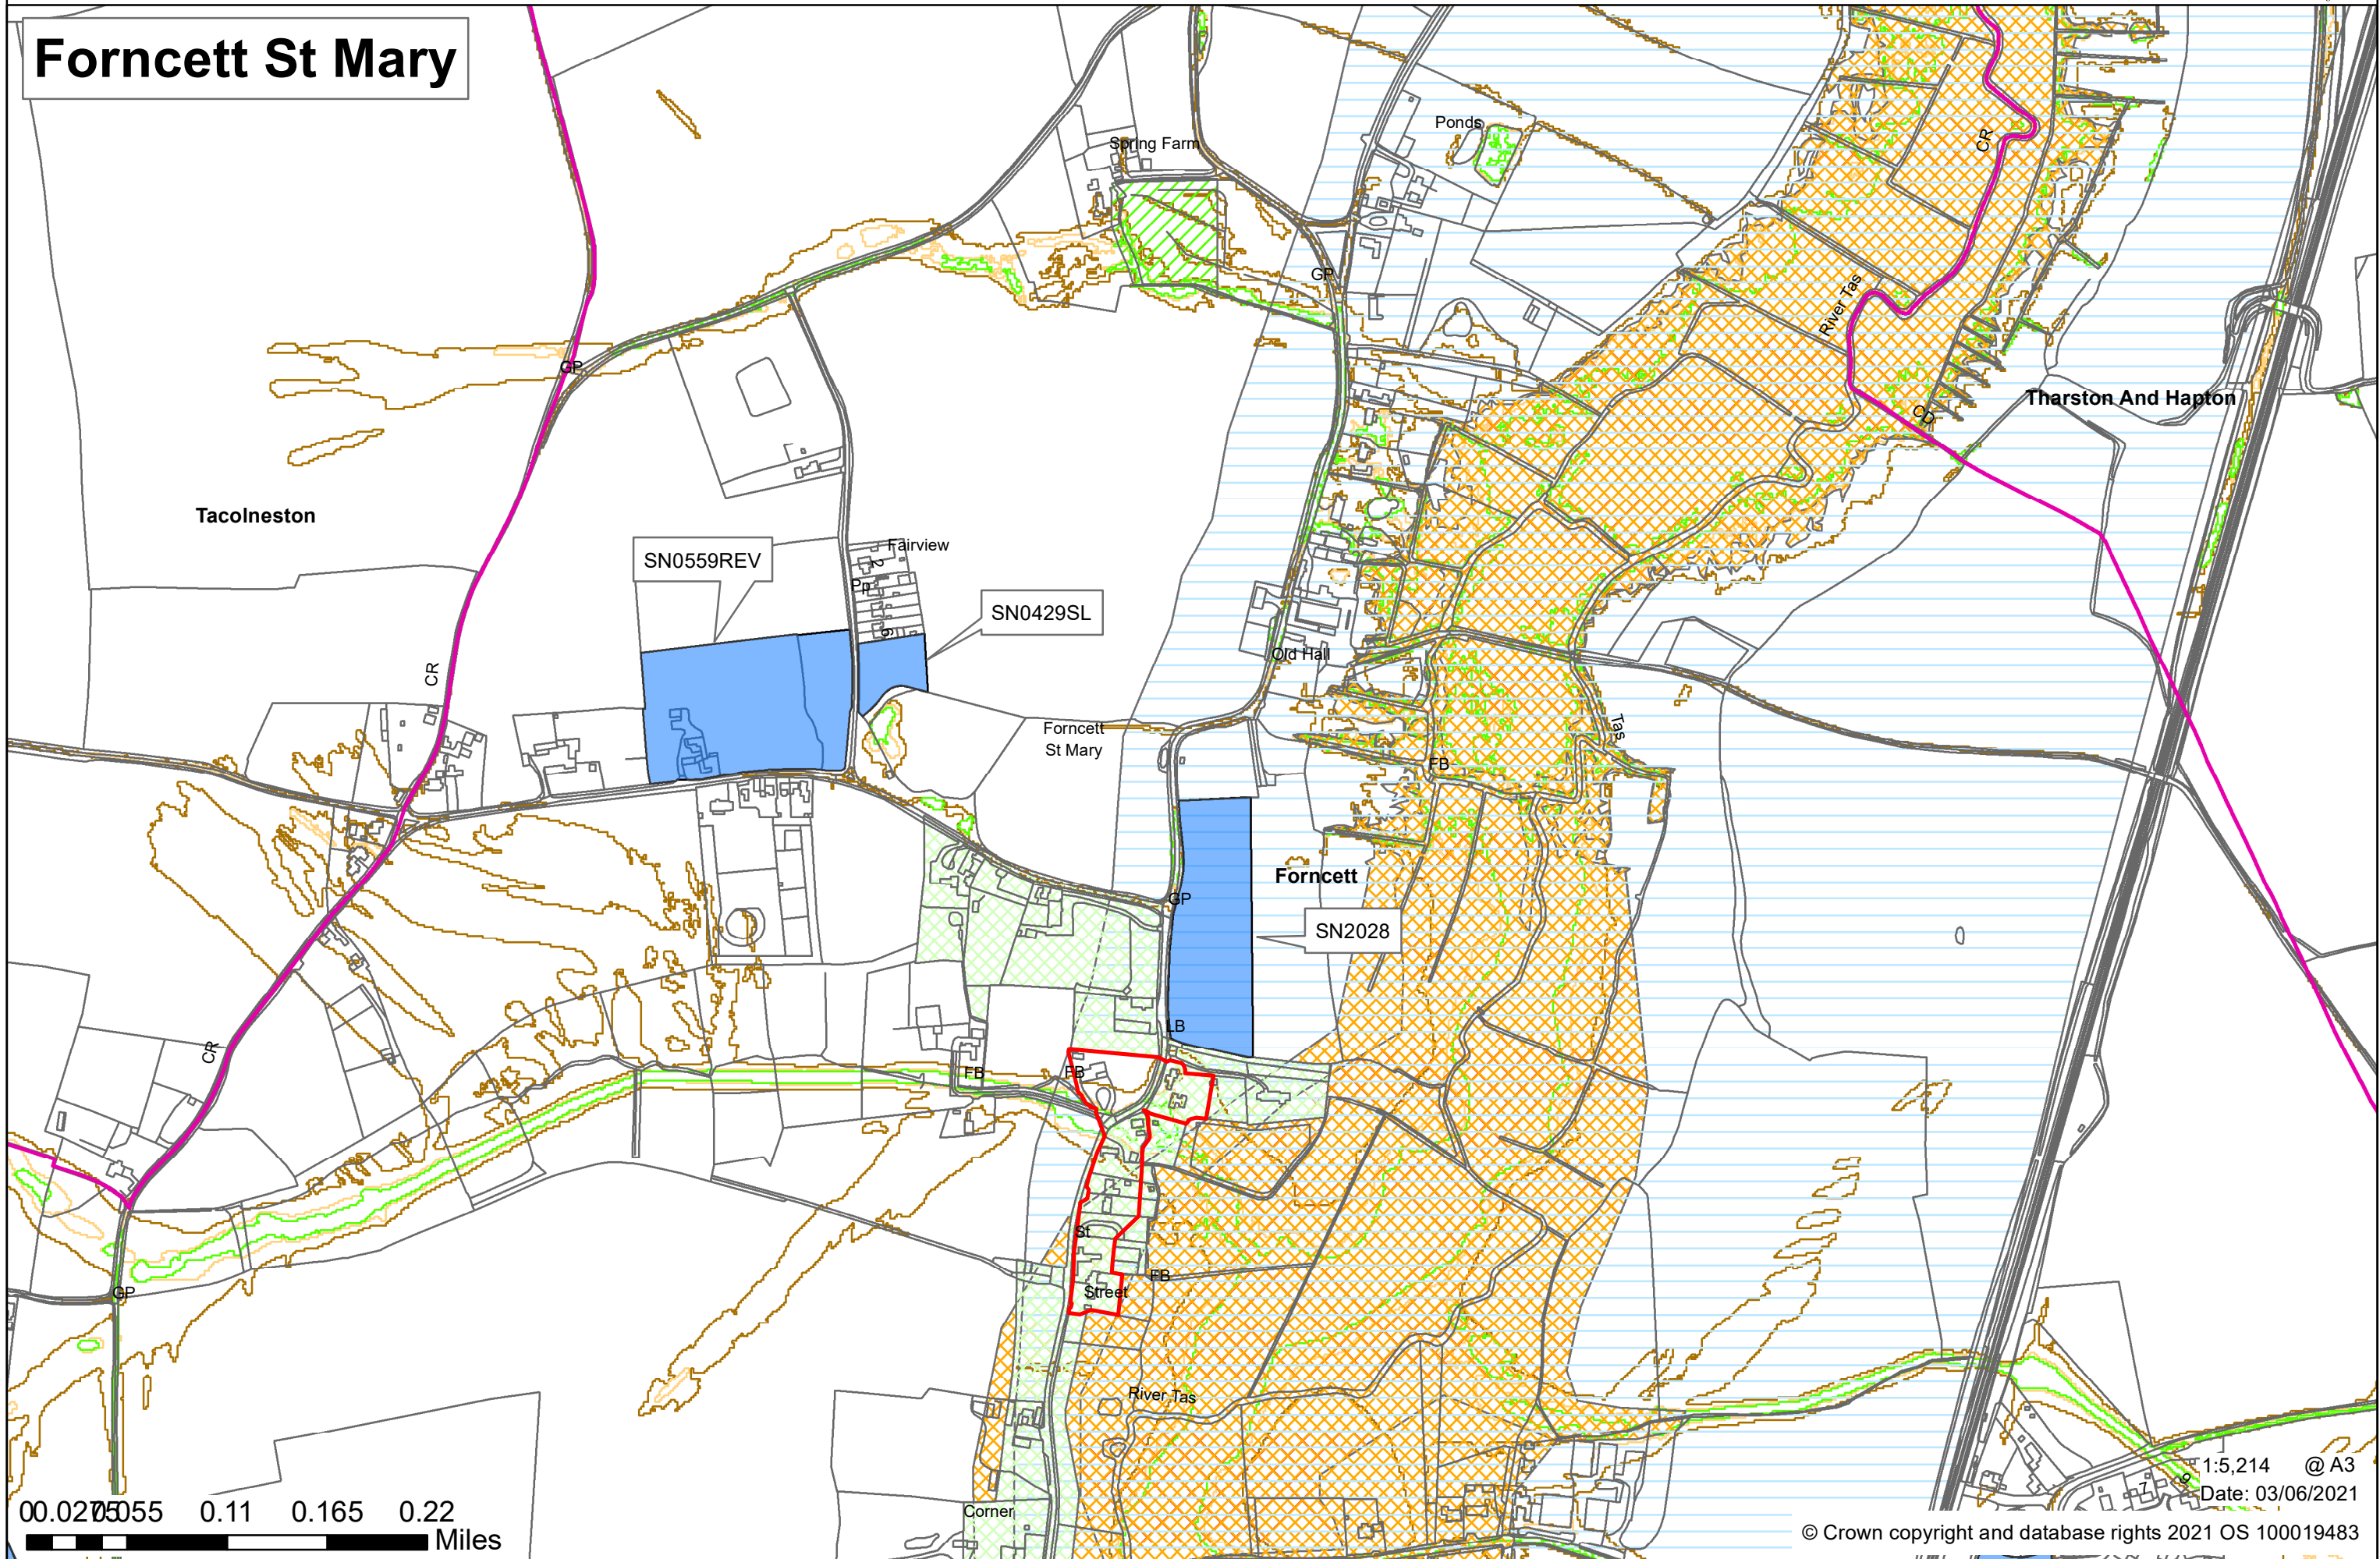

South Norfolk Village Clusters Housing Allocations Plan

Forncett St Mary and Forncett St Peter

0 0.045 0.09 0.18 0.27 0.36 Miles

1:8,485 @ A3
Date: 03/06/2021

© Crown copyright and database rights 2021 OS 100019483

South Norfolk Village Clusters Housing Allocations Plan

Forncett St Mary

00.02 0.05 0.11 0.165 0.22 Miles

1:5,214 @ A3
Date: 03/06/2021

© Crown copyright and database rights 2021 OS 100019483

South Norfolk Village Clusters Housing Allocations Plan

Forncett St Peter

1:7,514 @ A3
Date: 03/06/2021

© Crown copyright and database rights 2021 OS 100019483